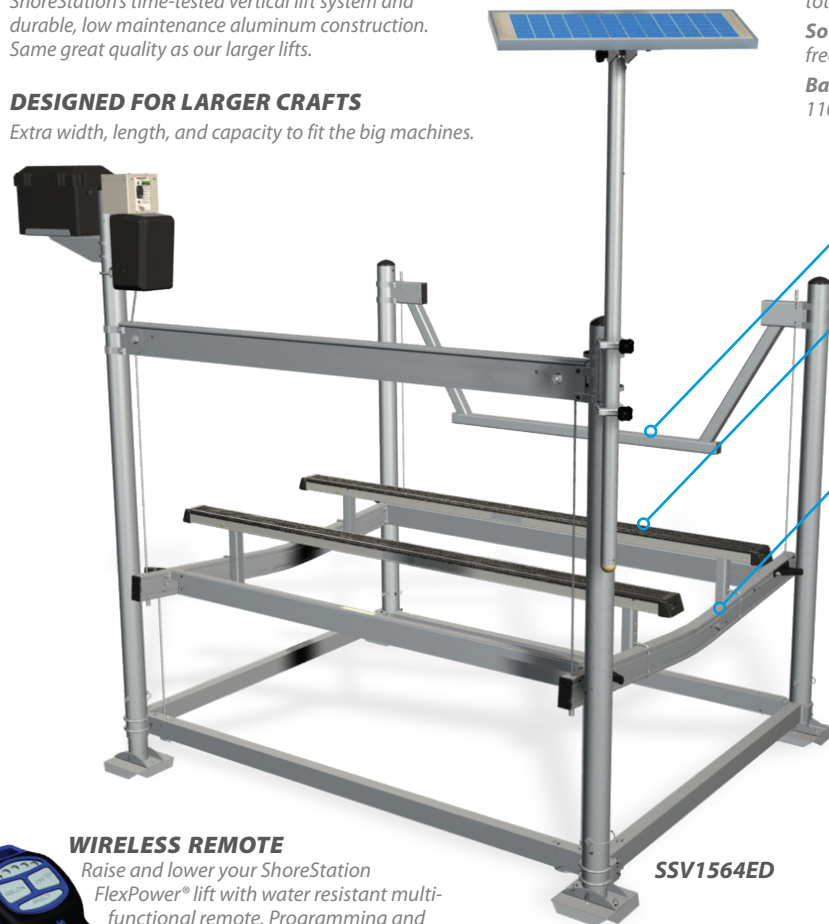

Raising the Standard Taking your craft to a whole new level

Our newly designed aluminum PWC lifts are built for it all. The vertical lift design can handle deeper water and your largest of craft—up to 5' 6" deep and 1500 lbs! Plus, it keeps your craft safe, high above waves with a lift height of 56"; so it's perfect for fluctuating water.

DESIGNED FOR LARGER CRAFTS

Extra width, length, and capacity to fit the big machines.

POWERFUL FLEXPOWER® SYSTEM

Safe, reliable, powerful DC operating system. Choose from our totally automatic charging systems:

Solar - Eliminate the need for electricity on the dock with safe, free, solar power.

Battery Tender - Charges and maintains your battery using 110V AC power.

SSV1564ED

DROP SIDE

Comes standard for easy access.

PIVOTING BUNKS

These self-adjusting bunks pivot to cradle the watercraft's hull, providing better support and evenly distributed weight. In your choice of carpeted wood or aluminum/poly UltraBunks.

"V" CRADLE DESIGN